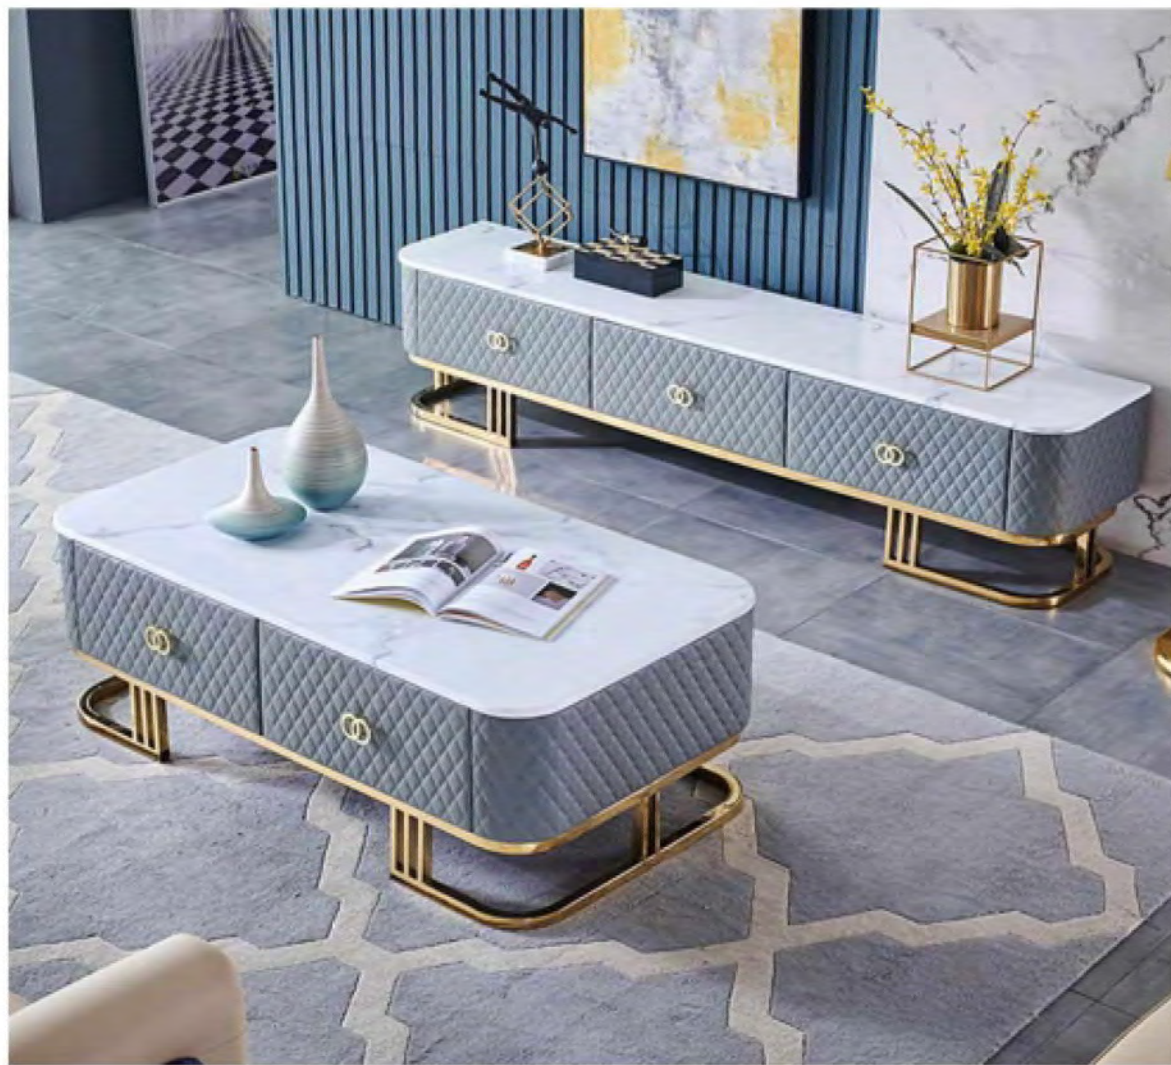

TV stand: INF-610-4-TS

2000*450*450mm

Coffee table: INF-610-4-CT

1300*700*450mm

TV stand: INF-499-1-TS

2000*450*420mm

Coffee table: INF-499-1-CT

1300*700*420mm