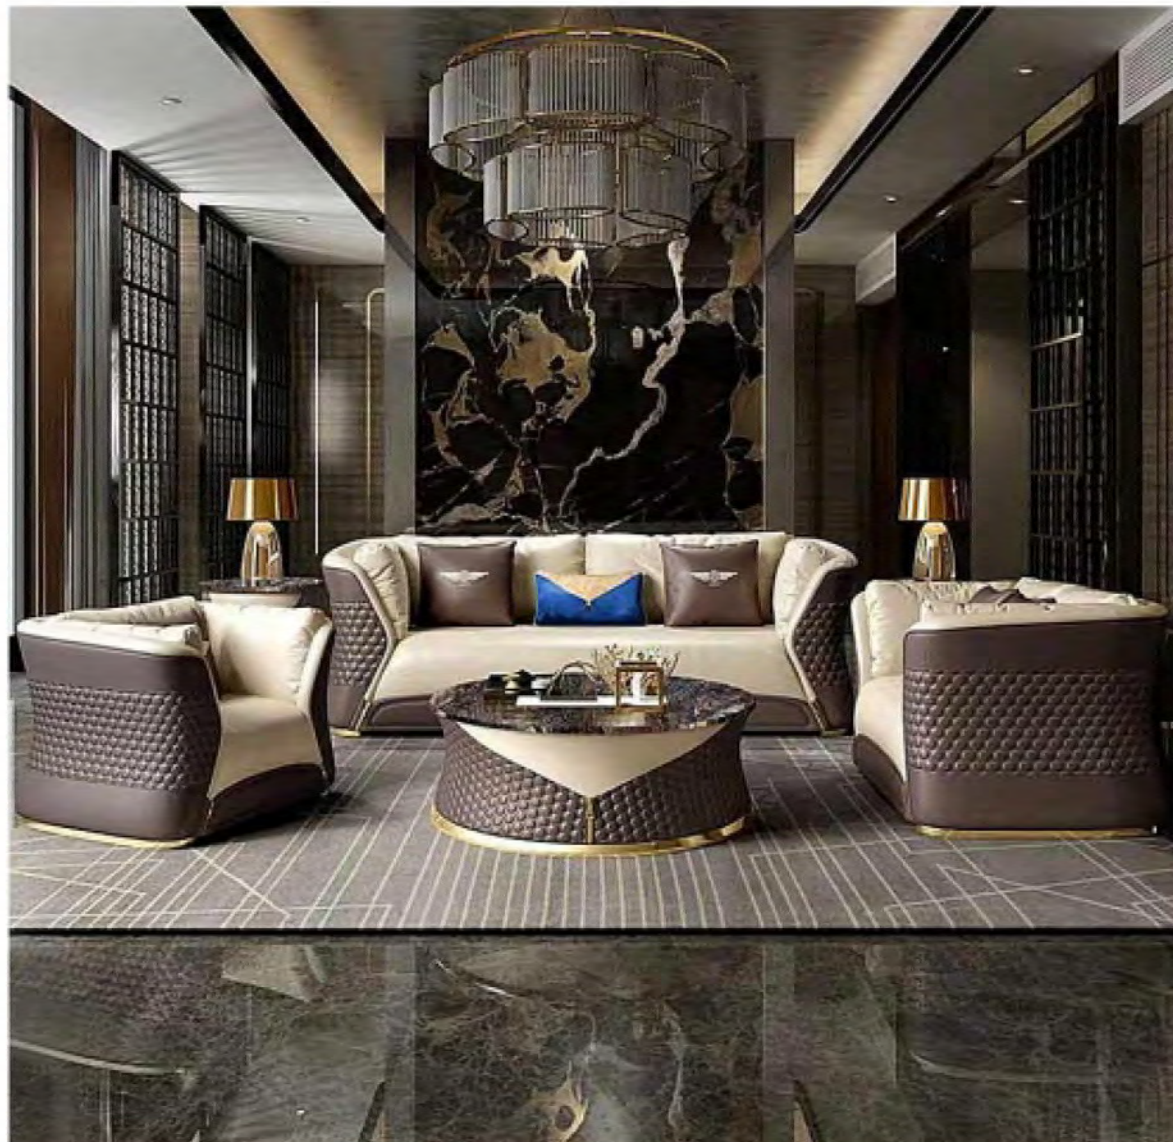

Sofa: INF-335

1 Seat: 1040*1000*840mm   2 Seat: 1700*1000*840mm   3 Seat: 2100*1000*840mm